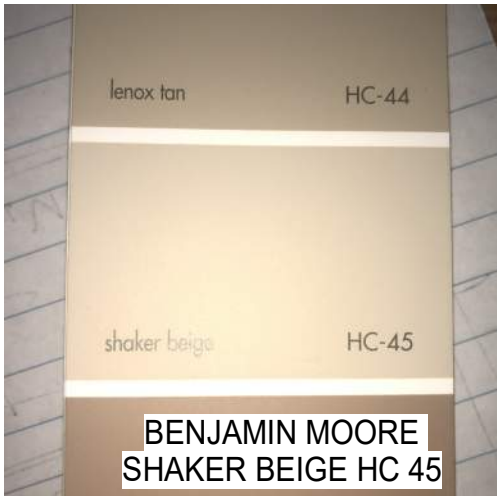

COLOR BOARD

GAF/ELK 3-TAB SHINGLES
WEATHERED WOOD

BENJAMIN MOORE
SHAKER BEIGE HC 45
ALL TRIM, FASCIAS, AND GARAGE DOORS

ALMOND

GUTTERS AND DOWNSPOUTS

LOT 83
188 STRATTON CIRCLE

HORIZONTAL AND BOARD AND BATTEN
BENJAMIN MOORE
MARLBORO BLUE HC-153

LOT 84
186 STRATTON CIRCLE

ACCENT COLOR
BOARD AND BATTEN SIDING
BENJAMIN MOORE
VAN BUREN BROWN HC-70

FIELD COLOR
HORIZONTAL SIDING
BENJAMIN MOORE
CHELSEA GRAY HC-168

LOT 85
182 STRATTON CIRCLE

HORIZONTAL AND BOARD AND BATTEN
BENJAMIN MOORE
AVON GREEN HC-126

LOT 86
180 STRATTON CIRCLE

ACCENT COLOR
BOARD AND BATTEN SIDING
BENJAMIN MOORE
HODLEY RED HC-65

FIELD COLOR
HORIZONTAL SIDING
BENJAMIN MOORE
ASHLEY GRAY HC-87

LOT 87
178 STRATTON CIRCLE

ACCENT COLOR
BOARD AND BATTEN SIDING
BENJAMIN MOORE
WITCHING HOUR 2120-30

FIELD COLOR
HORIZONTAL SIDING
BENJAMIN MOORE
GALVESTON GRAY AC-27